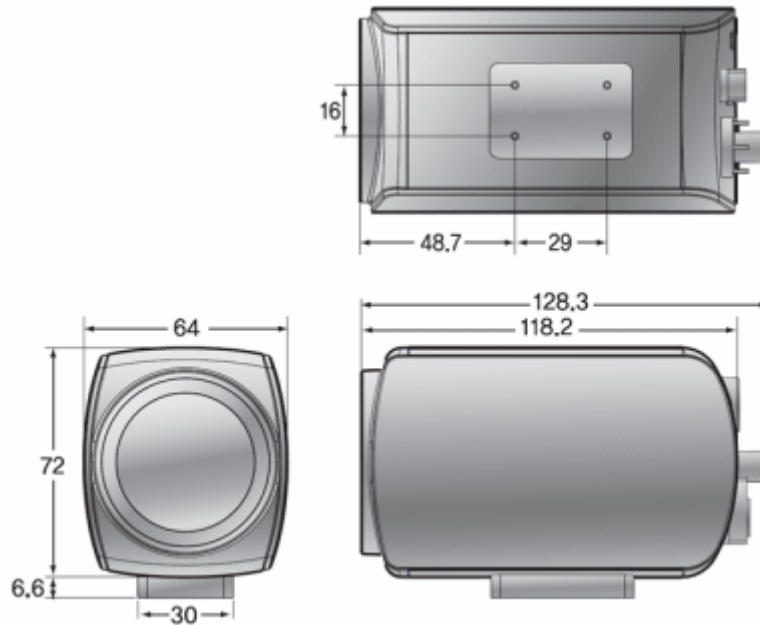

White Balance	Auto / Indoor / Outdoor / Manual / Push Auto
Electronic Sensitivity	Off / Auto
WDR (BLC)	OFF / WDR / BLC / HSBLC
Motion Detection	On / Off
Exposure Compensation Mode	Auto / Manual
Image Accumulation	Off / 2x~128x
Power Supply	DC12V ± 20%
Power Consumption	3.6W
Operating Temp./Humidity	-10 °C ~ 50 °C / 0% RH ~ 80% RH
Storage Temp./Humidity	-20 °C ~ 60 °C / 0% RH ~ 85% RH
Dimensions (HxVxD)	64 x 78.6 x 118.2 (mm)
Weight	Approx. 520g

--< Dimensions, Rear Panel & Bird Eye View >--

- Dimensions -