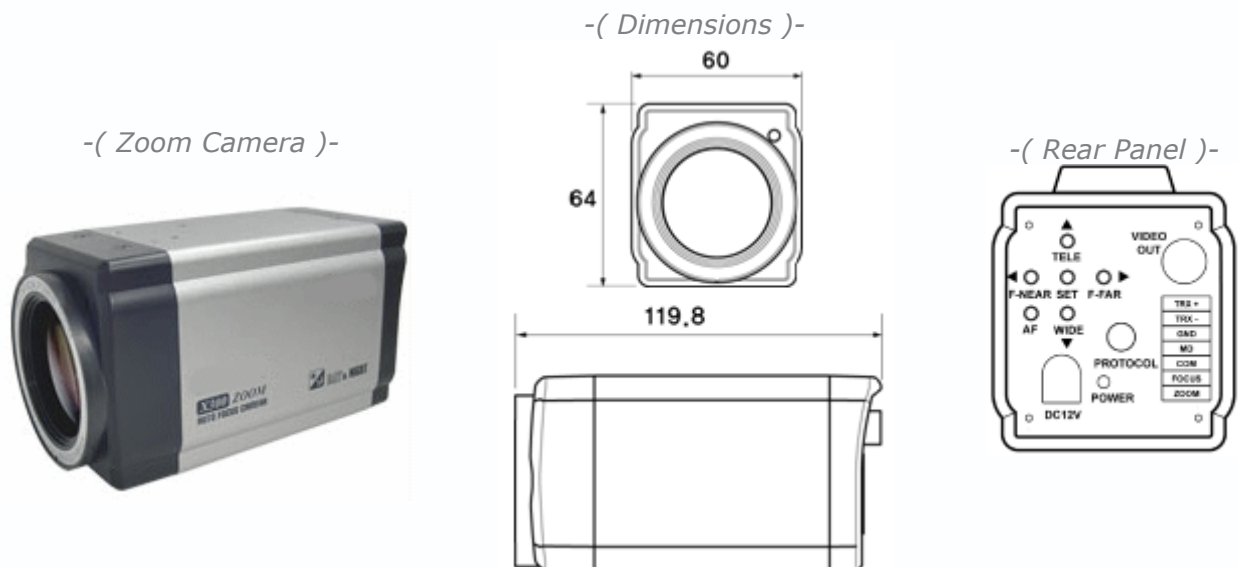

-(March 25, 2010)-

Zoom Camera - Auto Focus

-(37X Zoom, True Day & Night, 0.00005 Lux, DNR, WDR)-

--< Features >--

- 1/4" Color Sony Double Scan CCD with 410K Pixel
- 37X Optical Zoom & 12X Digital Zoom
- Removed noise & Ghost images with DNR
- Day & Night with ICR (Infrared Cut filter Removable)
- Privacy(8 Zones), Wide Dynamic Range, Motion Detection, IR Remote Control(Optional)

--< Images >--

--< Specifications >--

Model name	ZC-37-N/P	
Signal System	NTSC	PAL
Image Sensor	1/4" Sony Double Scan CCD	
Total Pixels	811(H) x 508(V)	795(H) x 596(V)
Effective	768(H) x 494(V)	752(H) x 582(V)
Resolution	Color : 550 TV Lines (Min.), B/W : 680 TV Lines (Min.)	
Scanning Frequency	15.734KHz(H), 60(V)	15.625KHz(H), 50(V)
Scanning System	2:1 Interlace 525Lines/60Fields/30Frames	2:1 Interlace 625Lines/50Fields/25Frames
Shutter Speed	1/60~1/120,000 sec	1/50~1/120,000 sec
Minimum Illumination	0.5Lux@F1.6 (Normal Color Mode) 0.1Lux@F1.6 (B/W Mode) 0.00005Lux@F1.6 (Sense-up 512X)	

Zoom Rate	<i>37X, f3.5~129.5mm (F1.6~3.9)</i>
Min. Focus Distance	<i>1m</i>
Angle of View	<i>H : 55.5°(Wide)~1.59°(Tele), V : 42.5°~1.19°(Tele)</i>
Back Light	<i>BLC / HLC / WDR</i>
Day & Night	<i>Auto / Color / B/W</i>
Privacy Zone Masking	<i>On (8 Zones) / Off</i>
AGC	<i>Low / Middle / High / Off</i>
Camera ID	<i>On (255 ID Selectable) / Off</i>
White Balance	<i>ATW / Outdoor / AWC / Manual</i>
SSNR	<i>Low / Middle / High / Off</i>
OSD	<i>Built-in</i>
DIS	<i>On / Off</i>
Communication	<i>RS-485, Multi Protocol (Pelco D, Pelco P, etc.)</i>
S/N Ratio	<i>More than 50dB</i>
Video Output	<i>Composite video output 75Ω terminated</i>
Sync. System	<i>Internal</i>
Operating Temperature	<i>-10 ℃~50 ℃ (-14°F~122°F)</i>
Operating Humidity	<i>30% ~ 90%RH</i>
Dimensions	<i>60(W) X 64(H) X 119.8(D)mm</i>
Weight	<i>About 400g</i>
Power Consumption	<i>5Watt (Max)</i>
Power Supply	<i>DC12V (±10%), 500mA</i>