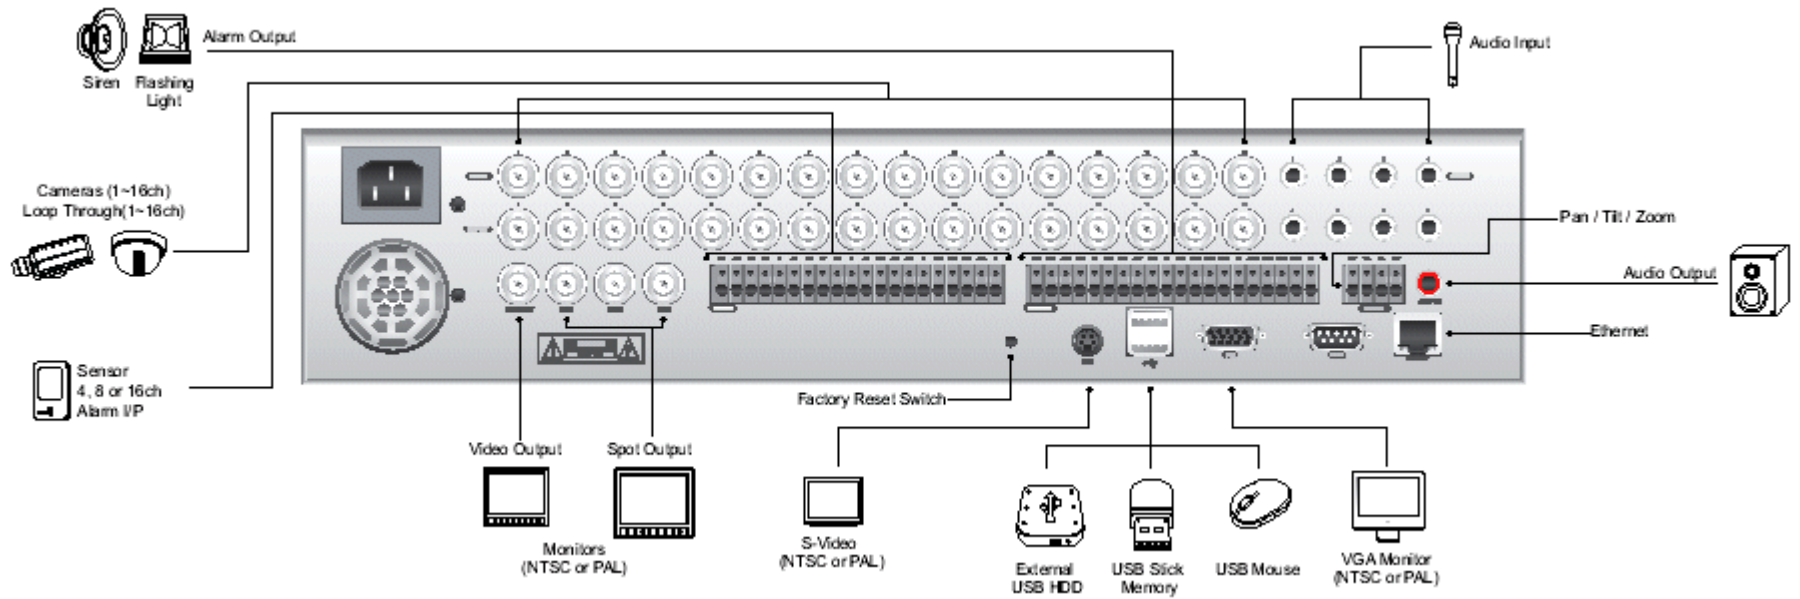

-< March 22, 2010 >-

Stand Alone DVR - Real Time
-(Stand Alone Digital Video Recorder)-

--< Configuration >--

- 4Ch, 8Ch -

- 16Ch -

- 16Ch -