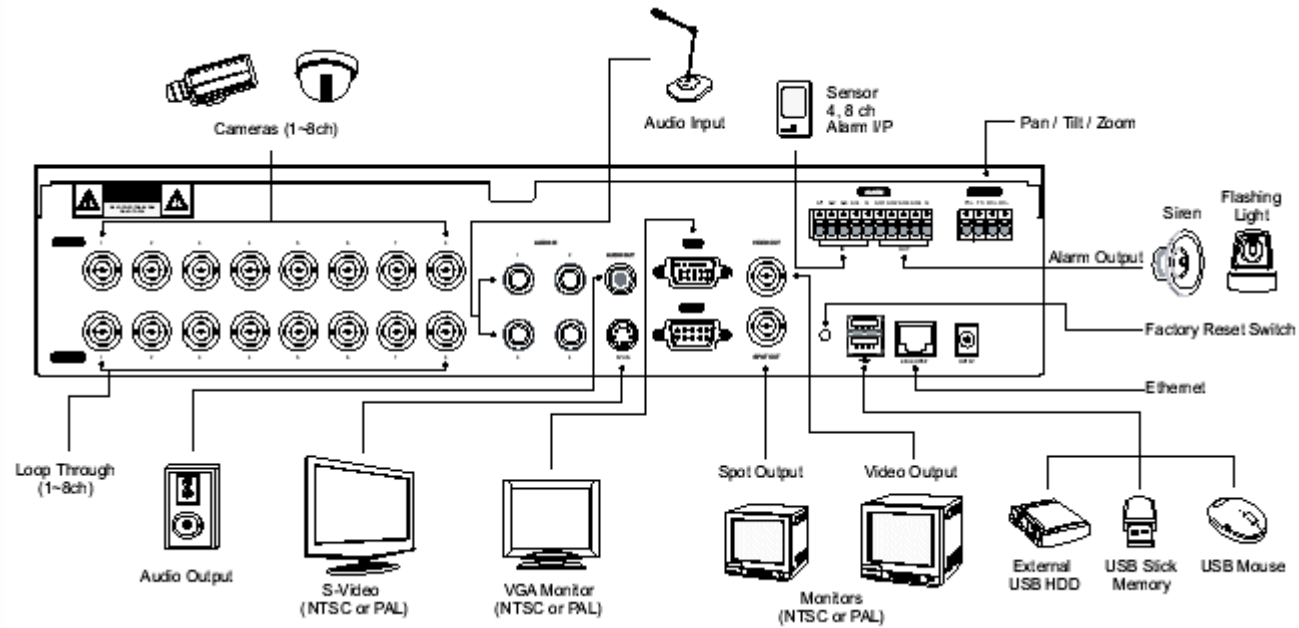

-< March 22, 2010 >-

Stand Alone DVR - Real Time
-(Stand Alone Digital Video Recorder)-

--< Configuration >--

- 4Ch, 8Ch -

- 16Ch -

- 16Ch -