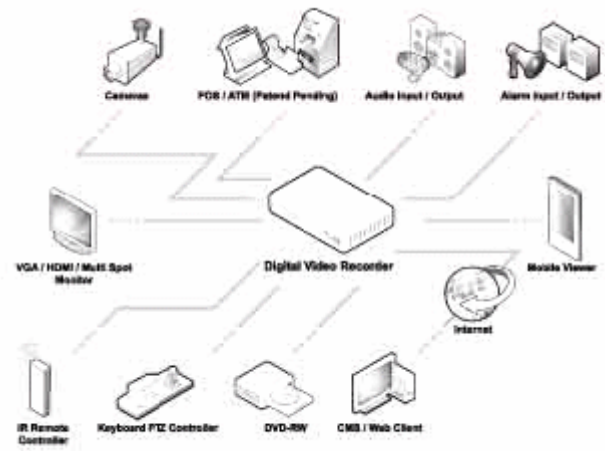

--< Images >--

--< Dimensions (16Ch) & Configuration >--