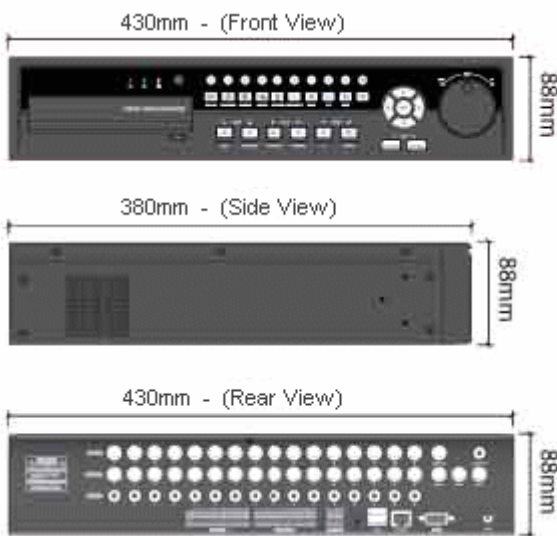

--< Images >--

--< Dimensions (16Ch) & Configuration >--