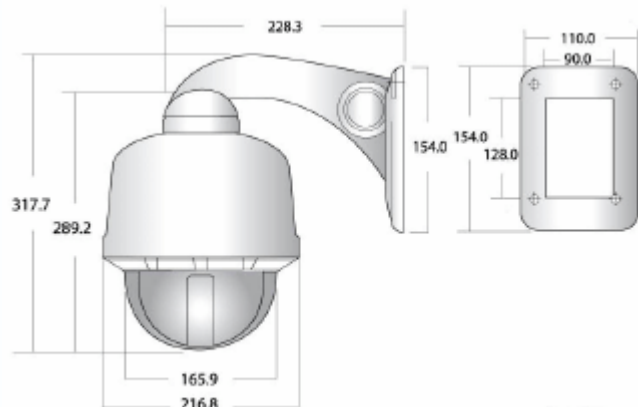

--< Images >--

-(IP Speed Dome - Configuration)-

-(IP Speed Dome - Outdoor)-

-(Accessories)-

-(Dimensions)-

(UNIT : mm)

--< Specifications >--

<i>Model name</i>	<i>ISDC-27e-N/P</i>	
<i>Signal System</i>	<i>NTSC</i>	<i>PAL</i>
<i>Image Sensor</i>	<i>1/4" Type Sony HAD CCD</i>	
<i>Effective Pixels</i>	<i>768(H) x 494(V)</i>	<i>752(H) x 582(V)</i>
<i>Horizontal Resolution</i>	<i>More than 550 TV Lines</i>	