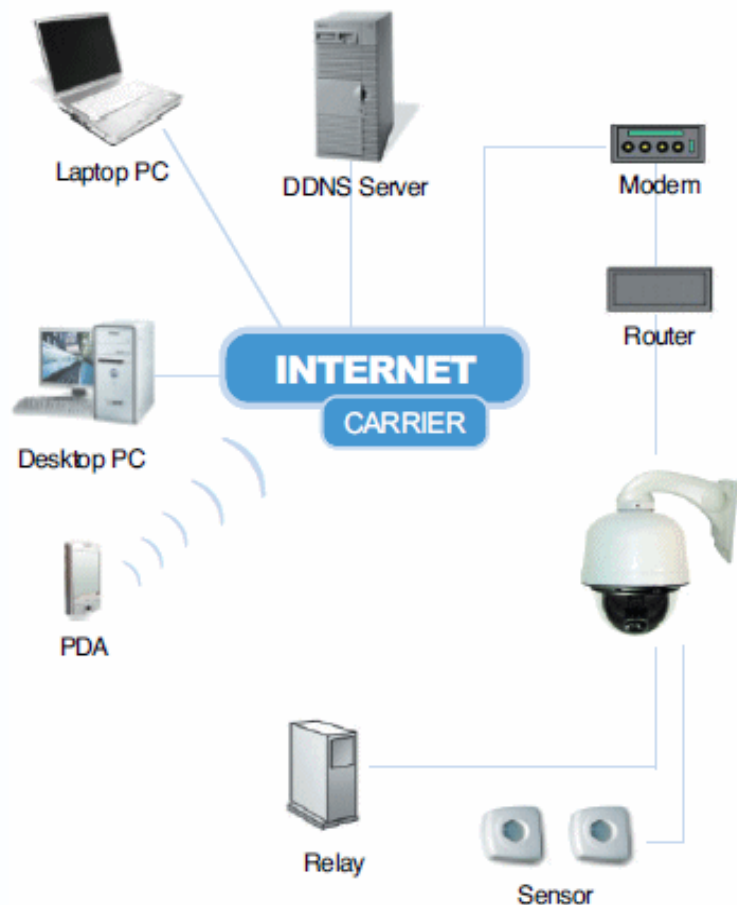

-(IP Speed Dome - Configuration)-