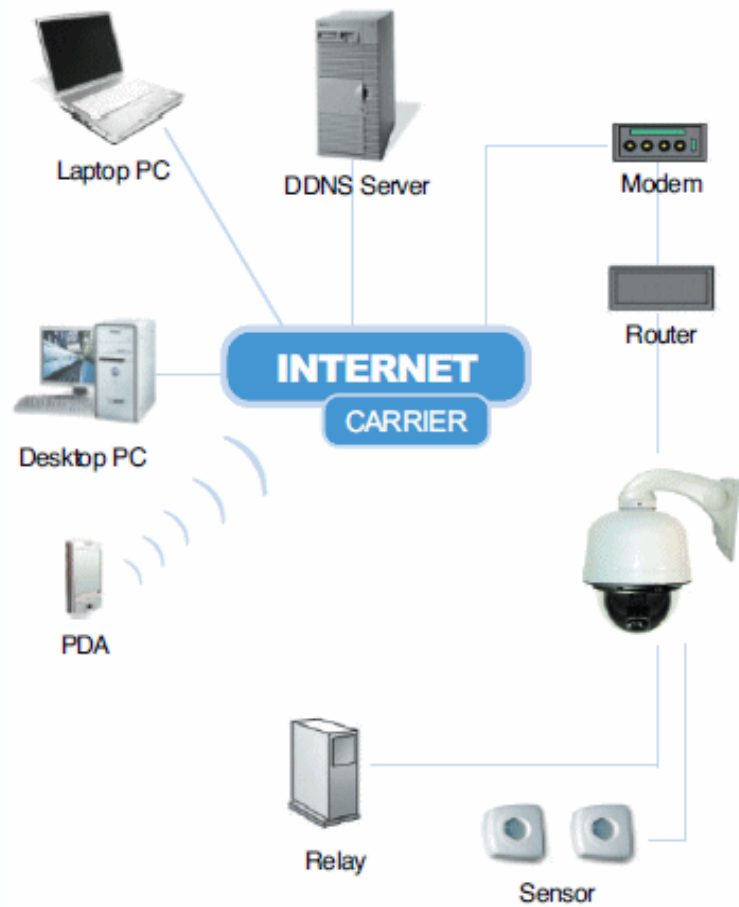

--< Images >--

-(IP Speed Dome - Configuration)-